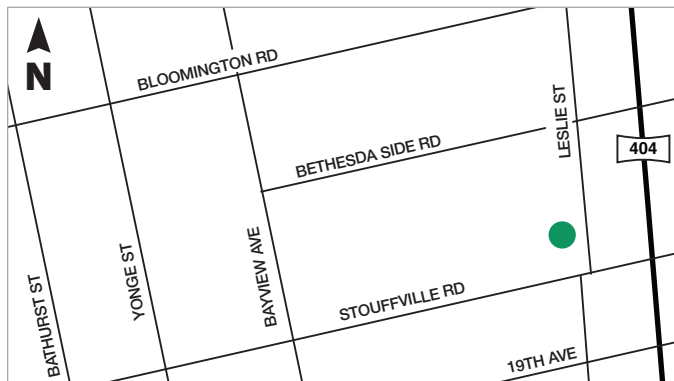

CONCORD DEPOT

401 BOWES ROAD
CONCORD

SNOWBALL DEPOT

1380 WELLINGTON STREET
KING CITY

ETOBICOKE DEPOT (TORONTO WEST)

200 HORNER AVENUE
ETOBICOKE

MISSISSAUGA YARD

WEST OF HERITAGE ROAD &
SOUTH OF 5 SIDEROAD (ENTER
FROM STEELES AVENUE W)

GORMLEY YARD

12400 LESLIE STREET
RICHMOND HILL

AURORA YARD

15775 LESLIE STREET
AURORA

WHITBY YARD

5515 CORONATION ROAD
WHITBY

MAPLE YARD

11110 JANE STREET
MAPLE