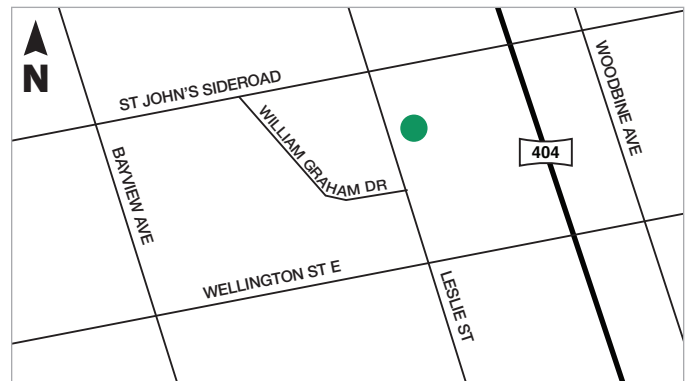

CONCORD DEPOT

401 BOWES ROAD
CONCORD

SNOWBALL DEPOT

1380 WELLINGTON STREET
KING CITY

ETOBICOKE DEPOT (TORONTO WEST)

200 HORNER AVENUE
ETOBICOKE

MISSISSAUGA YARD

WEST OF HERITAGE ROAD &
SOUTH OF 5 SIDEROAD (ENTER
FROM STEELES AVENUE W)

GORMLEY YARD

12400 LESLIE STREET
RICHMOND HILL

AURORA YARD

15775 LESLIE STREET
AURORA

WHITBY YARD

5515 CORONATION ROAD
WHITBY

MAPLE YARD

11110 JANE STREET
MAPLE