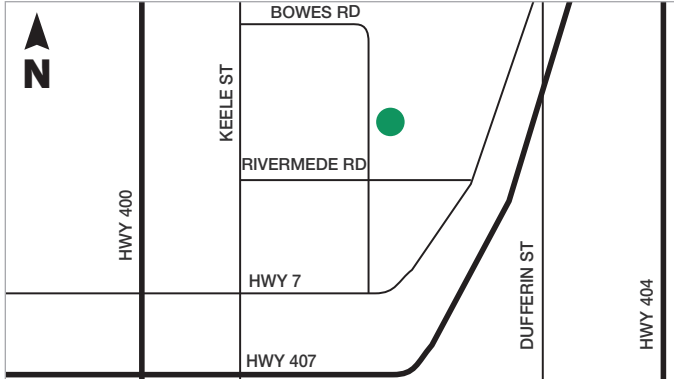

CONCORD DEPOT

401 BOWES ROAD
CONCORD

SNOWBALL DEPOT

1380 WELLINGTON STREET
KING CITY

ETOBICOKE DEPOT (TORONTO WEST)

200 HORNER AVENUE
ETOBICOKE

MISSISSAUGA YARD

WEST OF HERITAGE ROAD &
SOUTH OF 5 SIDEROAD (ENTER
FROM STEELES AVENUE W)

GORMLEY YARD

12400 LESLIE STREET
RICHMOND HILL

AURORA YARD

15775 LESLIE STREET
AURORA

WHITBY YARD

5515 CORONATION ROAD
WHITBY

MAPLE YARD

11110 JANE STREET
MAPLE