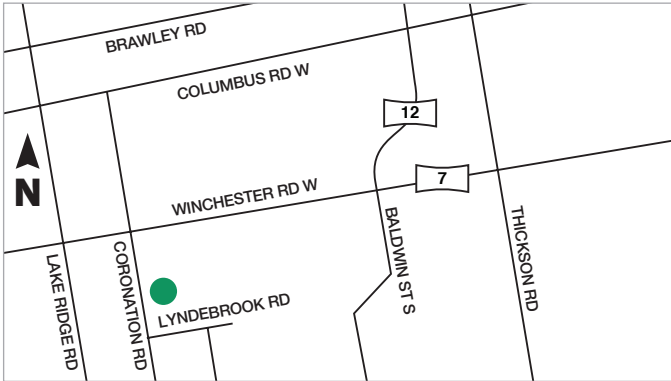

CONCORD DEPOT

401 BOWES ROAD
CONCORD

SNOWBALL DEPOT

1380 WELLINGTON STREET
KING CITY

ETOBICOKE DEPOT (TORONTO WEST)

200 HORNER AVENUE
ETOBICOKE

MISSISSAUGA YARD

WEST OF HERITAGE ROAD &
SOUTH OF 5 SIDEROAD (ENTER
FROM STEELES AVENUE W)

GORMLEY YARD

12400 LESLIE STREET
RICHMOND HILL

AURORA YARD

15775 LESLIE STREET
AURORA

WHITBY YARD

5515 CORONATION ROAD
WHITBY

MAPLE YARD

11110 JANE STREET
MAPLE