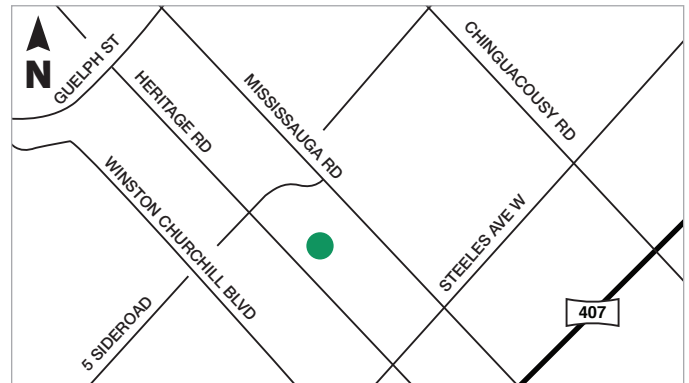

CONCORD DEPOT

401 BOWES ROAD
CONCORD

SNOWBALL DEPOT

1380 WELLINGTON STREET
KING CITY

ETOBICOKE DEPOT (TORONTO WEST)

200 HORNER AVENUE
ETOBICOKE

MISSISSAUGA YARD

WEST OF HERITAGE ROAD &
SOUTH OF 5 SIDEROAD (ENTER
FROM STEELES AVENUE W)

GORMLEY YARD

12400 LESLIE STREET
RICHMOND HILL

AURORA YARD

15775 LESLIE STREET
AURORA

WHITBY YARD

5515 CORONATION ROAD
WHITBY

MAPLE YARD

11110 JANE STREET
MAPLE