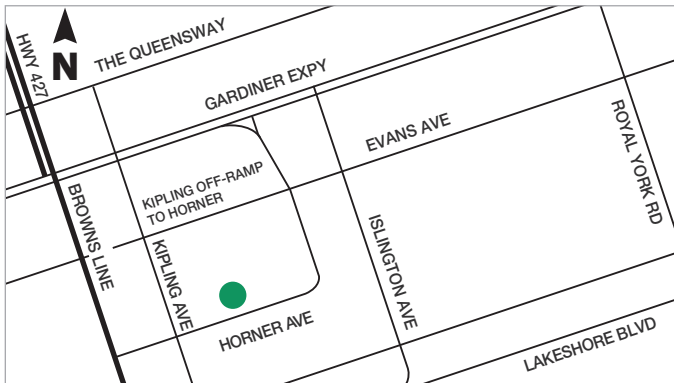

CONCORD DEPOT

401 BOWES ROAD
CONCORD

SNOWBALL DEPOT

1380 WELLINGTON STREET
KING CITY

ETOBICOKE DEPOT (TORONTO WEST)

200 HORNER AVENUE
ETOBICOKE

MISSISSAUGA YARD

WEST OF HERITAGE ROAD &
SOUTH OF 5 SIDEROAD (ENTER
FROM STEELES AVENUE W)

GORMLEY YARD

12400 LESLIE STREET
RICHMOND HILL

AURORA YARD

15775 LESLIE STREET
AURORA

WHITBY YARD

5515 CORONATION ROAD
WHITBY

MAPLE YARD

11110 JANE STREET
MAPLE